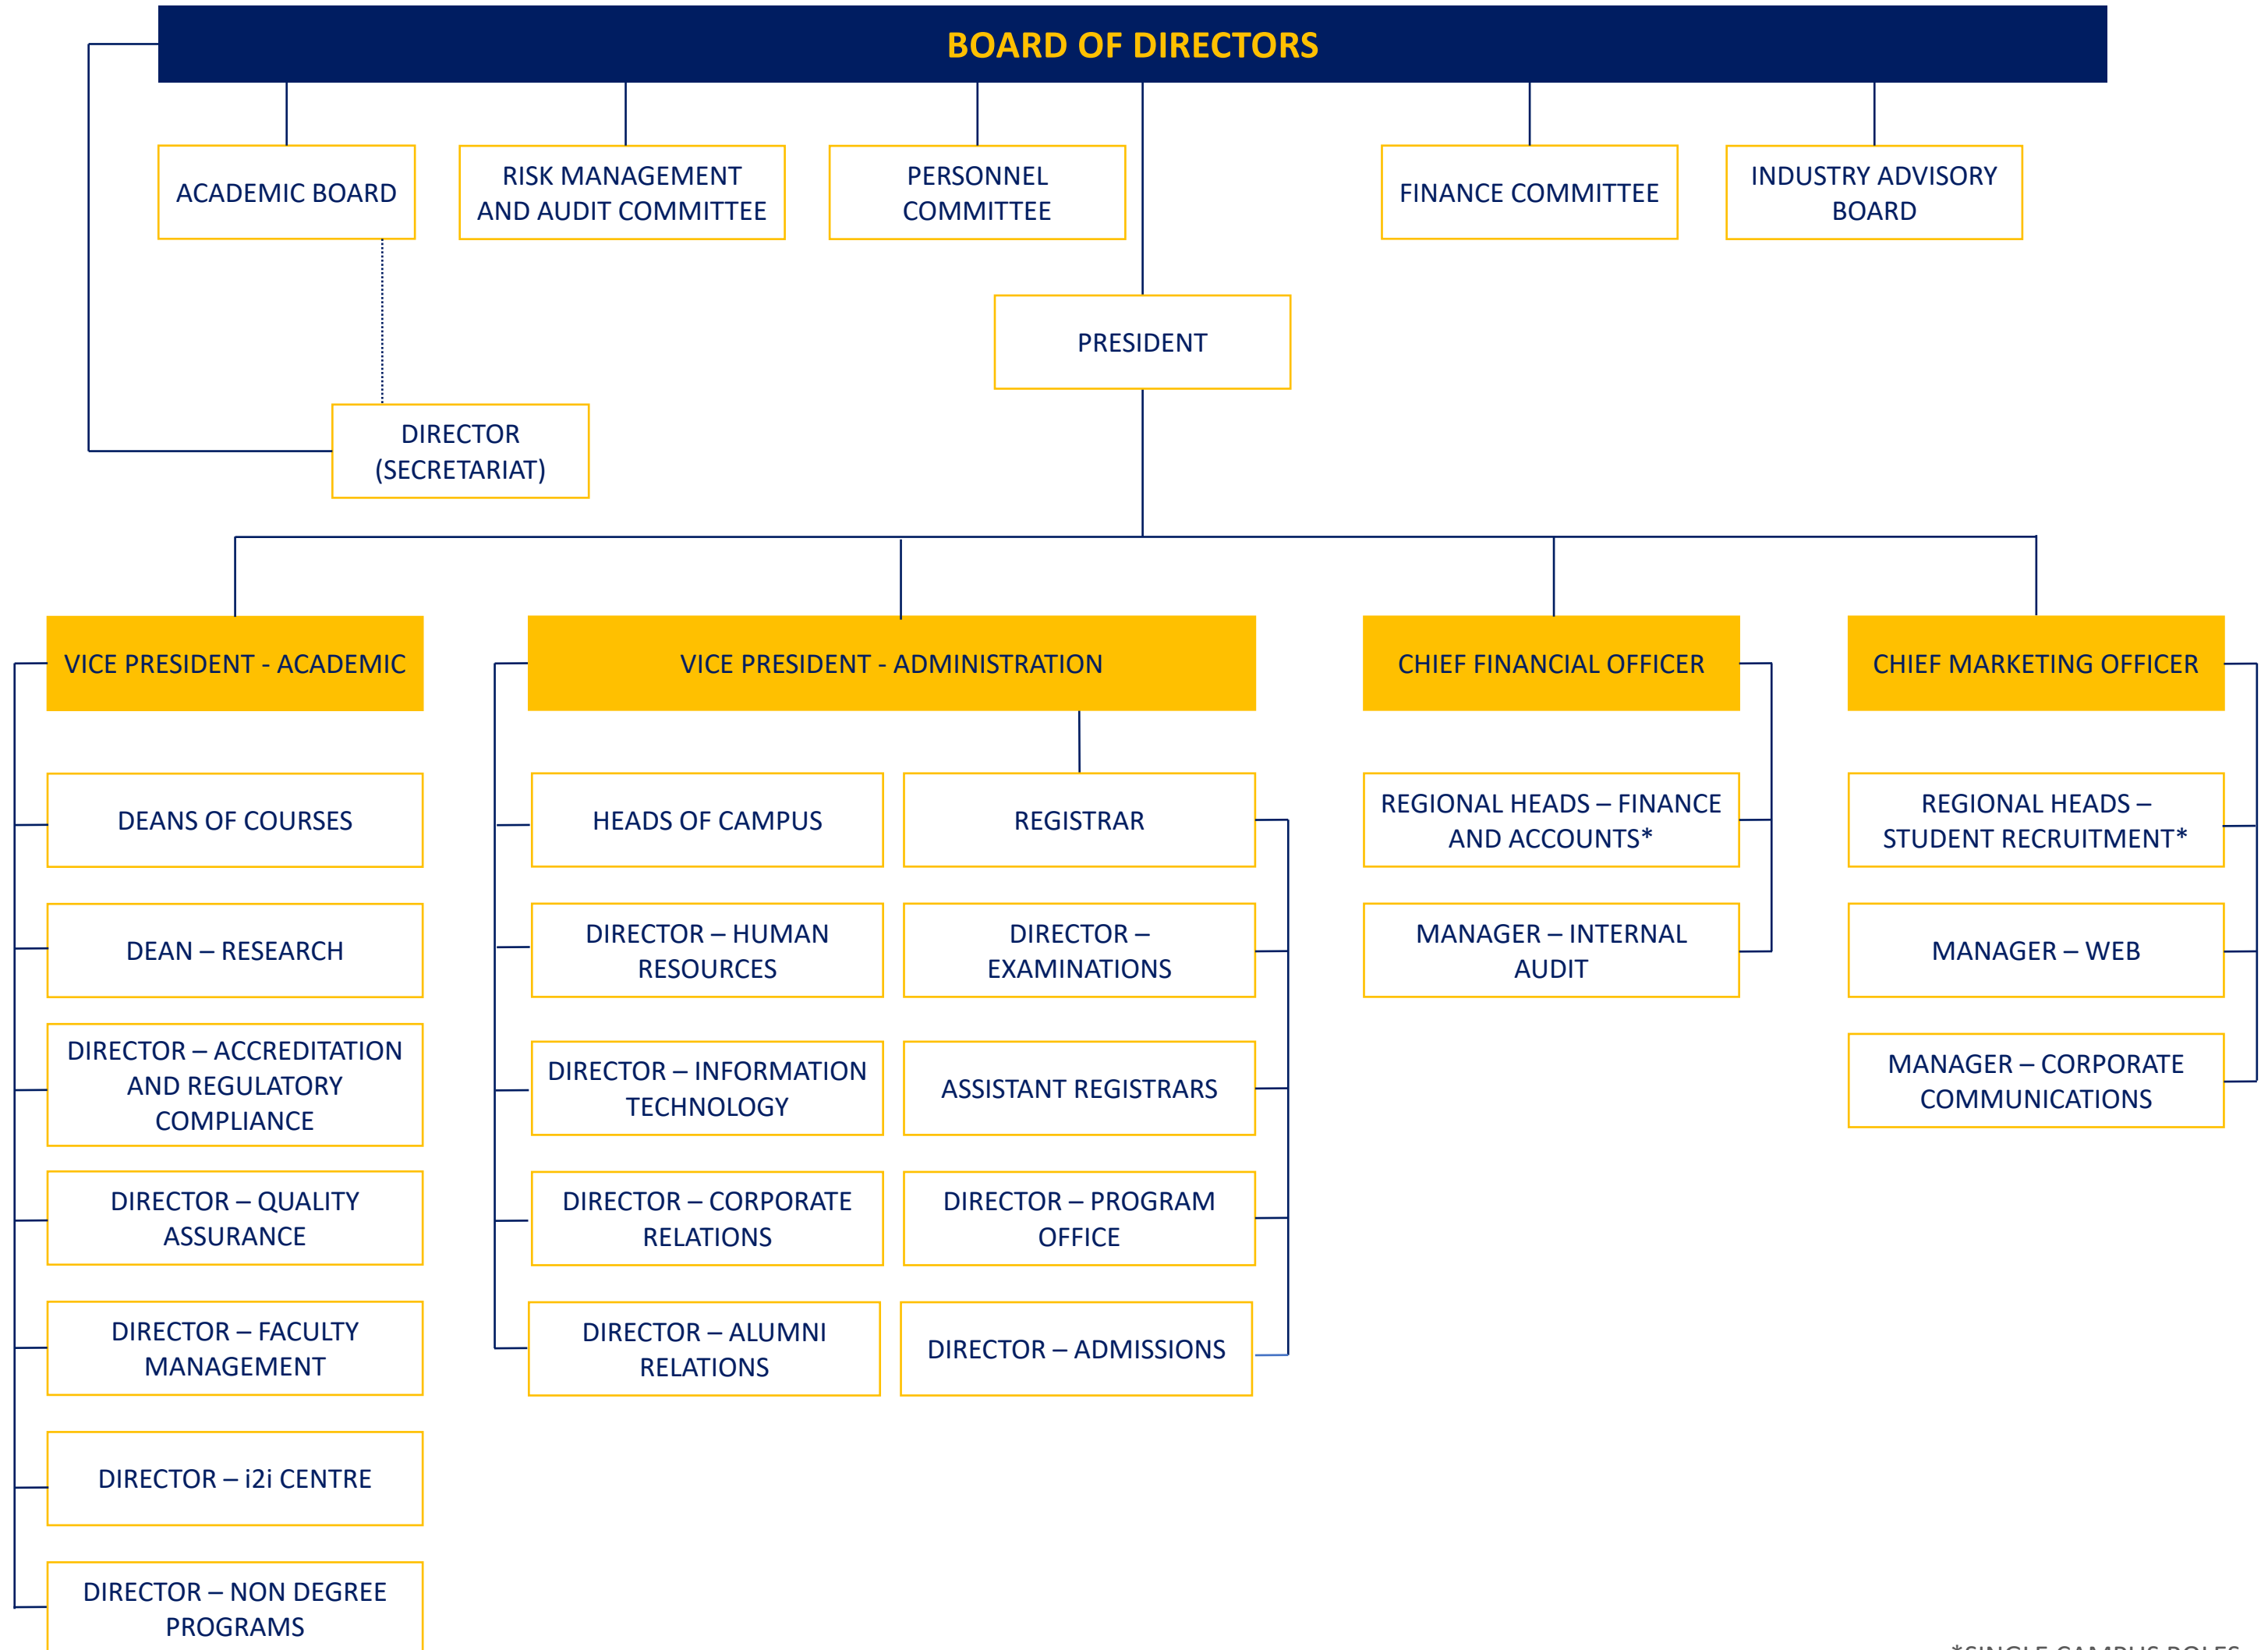

**S P JAIN ORGANISATION STRUCTURE**  
**S P JAIN SCHOOL OF GLOBAL MANAGEMENT PTY LTD, AUSTRALIA**  
(S P JAIN SCHOOL OF GLOBAL MANAGEMENT – DUBAI MUMBAI SINGAPORE SYDNEY)

\*SINGLE CAMPUS ROLES